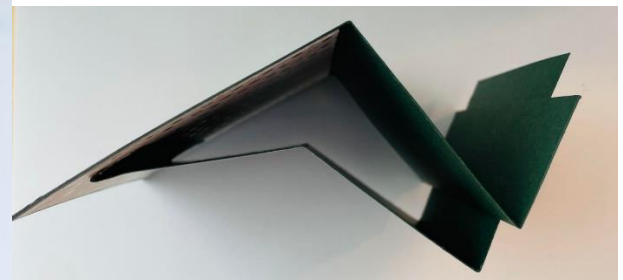

CARD #3

PAPER:

Evening Evergreen card base – 8 ½ x 5 ½” scored on 8 ½” side at 4 ¼ and 7”

Evening Evergreen Small Card – (z-fold) – 4 x 8 ½” scored on 8 ½” side at 2 ¾”, 5 ¼”, 7 ¾”

Basic White card stock for inside sentiment – 2 ¼ x 3 ¾”

Texture Chic DSP – 2 ½ x 3 ¾”; 2 ¼ x 3 ¾” (2); 1 ¼ x 5 ¼”; 5 ¼ x 4” (inside); 2 ½ x 5 ¼”

Petal Pink scraps for flowers